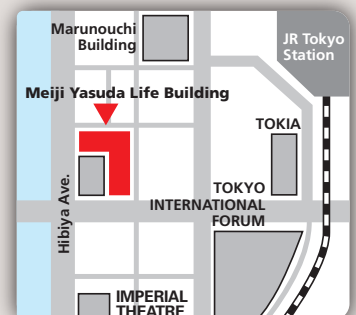

About the Tokyo Startup Station

1F

The Tokyo Startup Station is a facility where the Tokyo Metropolitan Government provides comprehensive support to those seeking to start a business. At the Startup Hub Tokyo on the first floor, there is a lounge space where anyone interested in launching a business can feel free to drop by. A concierge is always present here to provide consultation for launching a business and to introduce support programs. Also, events related to starting a business are held almost every day.

2F

On the second floor, the Business Establishment One-Stop Support Floor provides one-stop support for the entire process from giving concrete shape to business ideas to building business models, drawing up business plans, and actually launching a business. Services include consultation by an expert assigned to each user, various seminars, and advice on obtaining loans.

● The Tokyo Startup Station and TOSBEC provide unified services together!